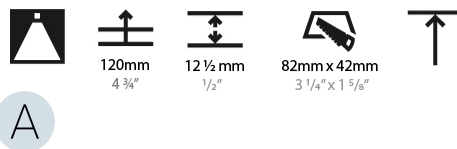

GENERAL

Series: Magiq
 Subseries: Magiq 2 Cell
 Brand: Prolicht
 Division: Architectural
 Mounting Type: Trimless
 Mounting Location: Ceiling
 Subcategory: Downlight

PHYSICAL

Shape: Rectangle
 Length (mm): 70
 Length (in): 2 ¾
 Width (mm): 35
 Width (in): 1 ⅜
 Height (mm): 65
 Height (in): 2 ⅞
 Ceiling Thickness (mm): 12.5
 Ceiling Thickness (in): 1/2
 Min. Recessing Depth (mm): 100
 Min. Recessing Depth (in): 3 ⅝
 Light Distribution: Downlight
 Weight (kg): 0.241
 Weight (lbs): 0.53
 Fixture Finish: BLK / WHI
 Fixture Material: Aluminum Die Cast
 Cut-out Measurements: 82mm / 3 1/4" x 42mm / 1 5/8"
 Upon Request: Unique Ceiling Thickness

LED

Number of LEDs: 2
 Color Temperature (°K): 2700 / 3000 / 3500 / 4000
 Max. Delivered Lumen (lm): 314 / 342 / 350 / 357
 Nominal Lumen (lm): 440 / 480 / 490 / 500
 CRI: >90 CRI
 Lamp Life (hrs): 50000
 Upon Request: Special Color Temperature

OPTICAL

Reflector°: 8 / 18 / 34
 Upon Request: Special Beam Angles

RATINGS AND CERTIFICATIONS

Certified By: CSA Certified to UL and CSA Standards
 IP rating: IP20

MAGIQ 2 CELL TRIMLESS

A35616-

PROJECT

TYPE

GENERAL

Series: Magiq
 Subseries: Magiq 2 Cell
 Brand: Prolicht
 Division: Architectural
 Mounting Type: Recessed
 Mounting Location: Ceiling
 Subcategory: Downlight

PHYSICAL

Shape: Rectangle
 Length (mm): 80
 Length (in): 3 1/8
 Width (mm): 45
 Width (in): 1 3/4
 Height (mm): 64
 Height (in): 2 1/2
 Ceiling Thickness (mm): 10 / 12.5 / 15 / 25 / 30
 Ceiling Thickness (in): 3/8 or 1/2 or 9/16 or 1 or 1 3/16
 Min. Recessing Depth (mm): 100
 Min. Recessing Depth (in): 3 15/16
 Light Distribution: Downlight
 Weight (kg): 0.145
 Weight (lbs): 0.32
 Fixture Finish: SSR / BKV / CWI / CRY / HAB / UFT / ITA / RUA / FTG / MYG / LOD / PUS / FRO / FUP / KIA / POP / BLS / SPG / MEY / GOH / GUM / CHC / COM / ABZ / JAG / OBR / MOS / ROR
 Holder Finish: WHI / BLK
 Fixture Material: Aluminum Die Cast
 Cut-out Measurements: 73mm / 2 7/8" x 38mm / 1 1/2"