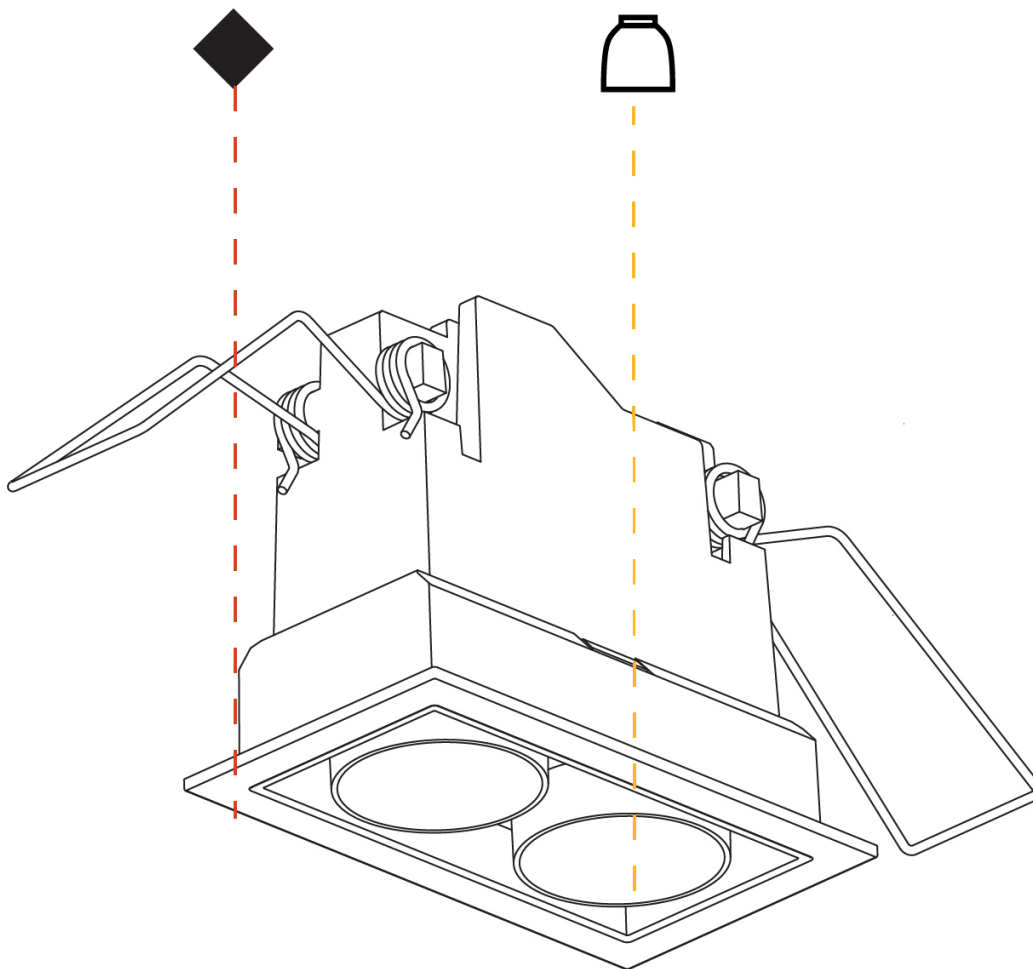

MAGIQ 2 CELL RECESSED

A35631-

PROJECT	_____
TYPE	_____
SPECIFIER	_____
QUANTITY	_____
DATE	_____